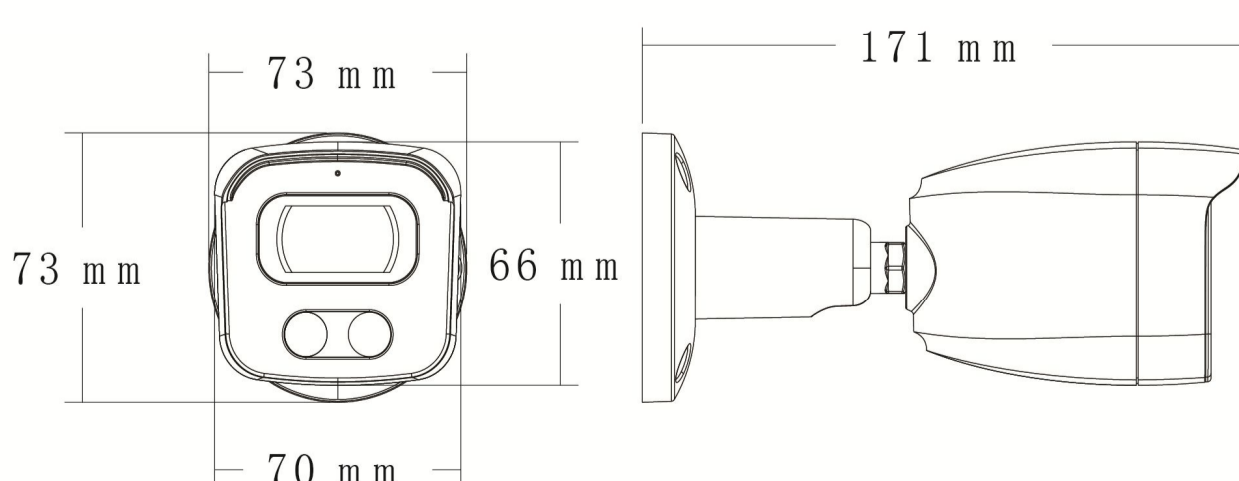

Dimensions (mm)

www.longse.com

Data Subject To Change Without Notice